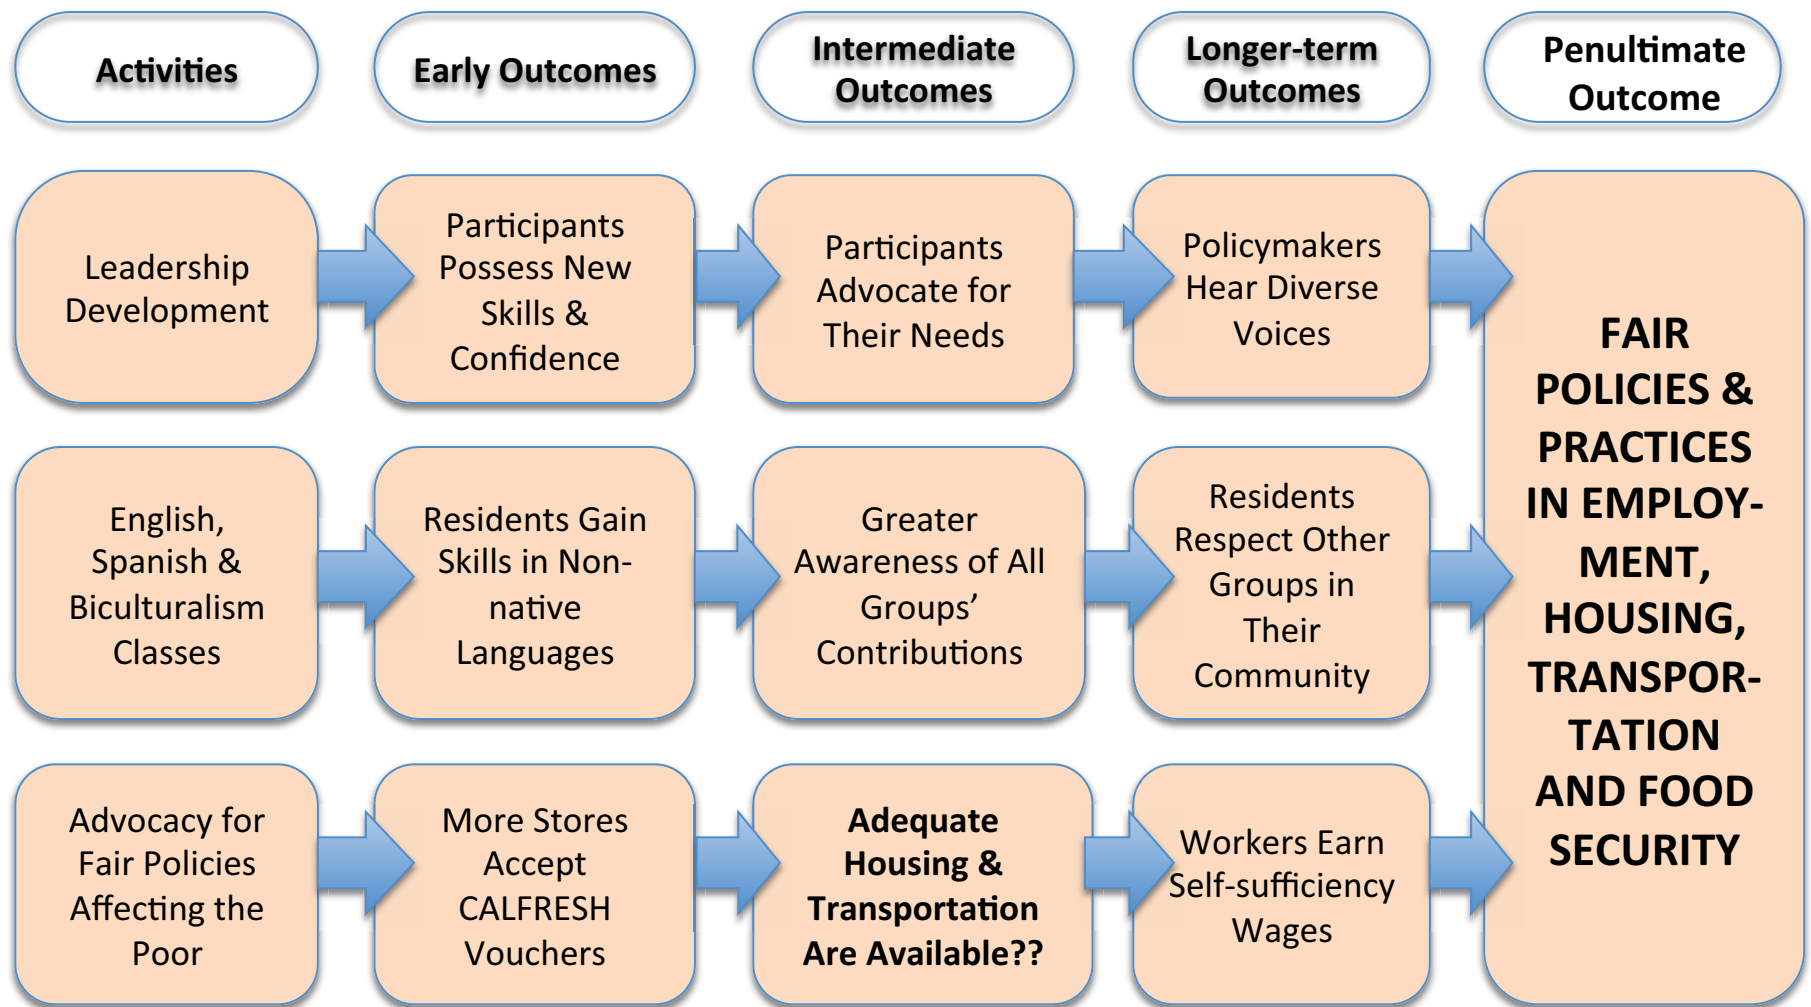

PUENTE DE LA COSTA SUR: SUMMARY THEORY OF CHANGE

***Ultimate Social Impact:** A healthy, inclusive & sustainable community*

Target for Change: All South Coast Residents

Puente de la Costa Sur Theory of Change

For a healthy, inclusive & sustainable community...

Target for Change: All South Coast Residents

Puente de la Costa Sur Theory of Change

For a healthy, inclusive & sustainable community...

Target for Change: All South Coast Residents

Puente de la Costa Sur Theory of Change

For a healthy, inclusive & sustainable community...

Target for Change: All South Coast Residents

Puente de la Costa Sur Theory of Change

For a healthy, inclusive & sustainable community...

Target for Change: All South Coast Residents