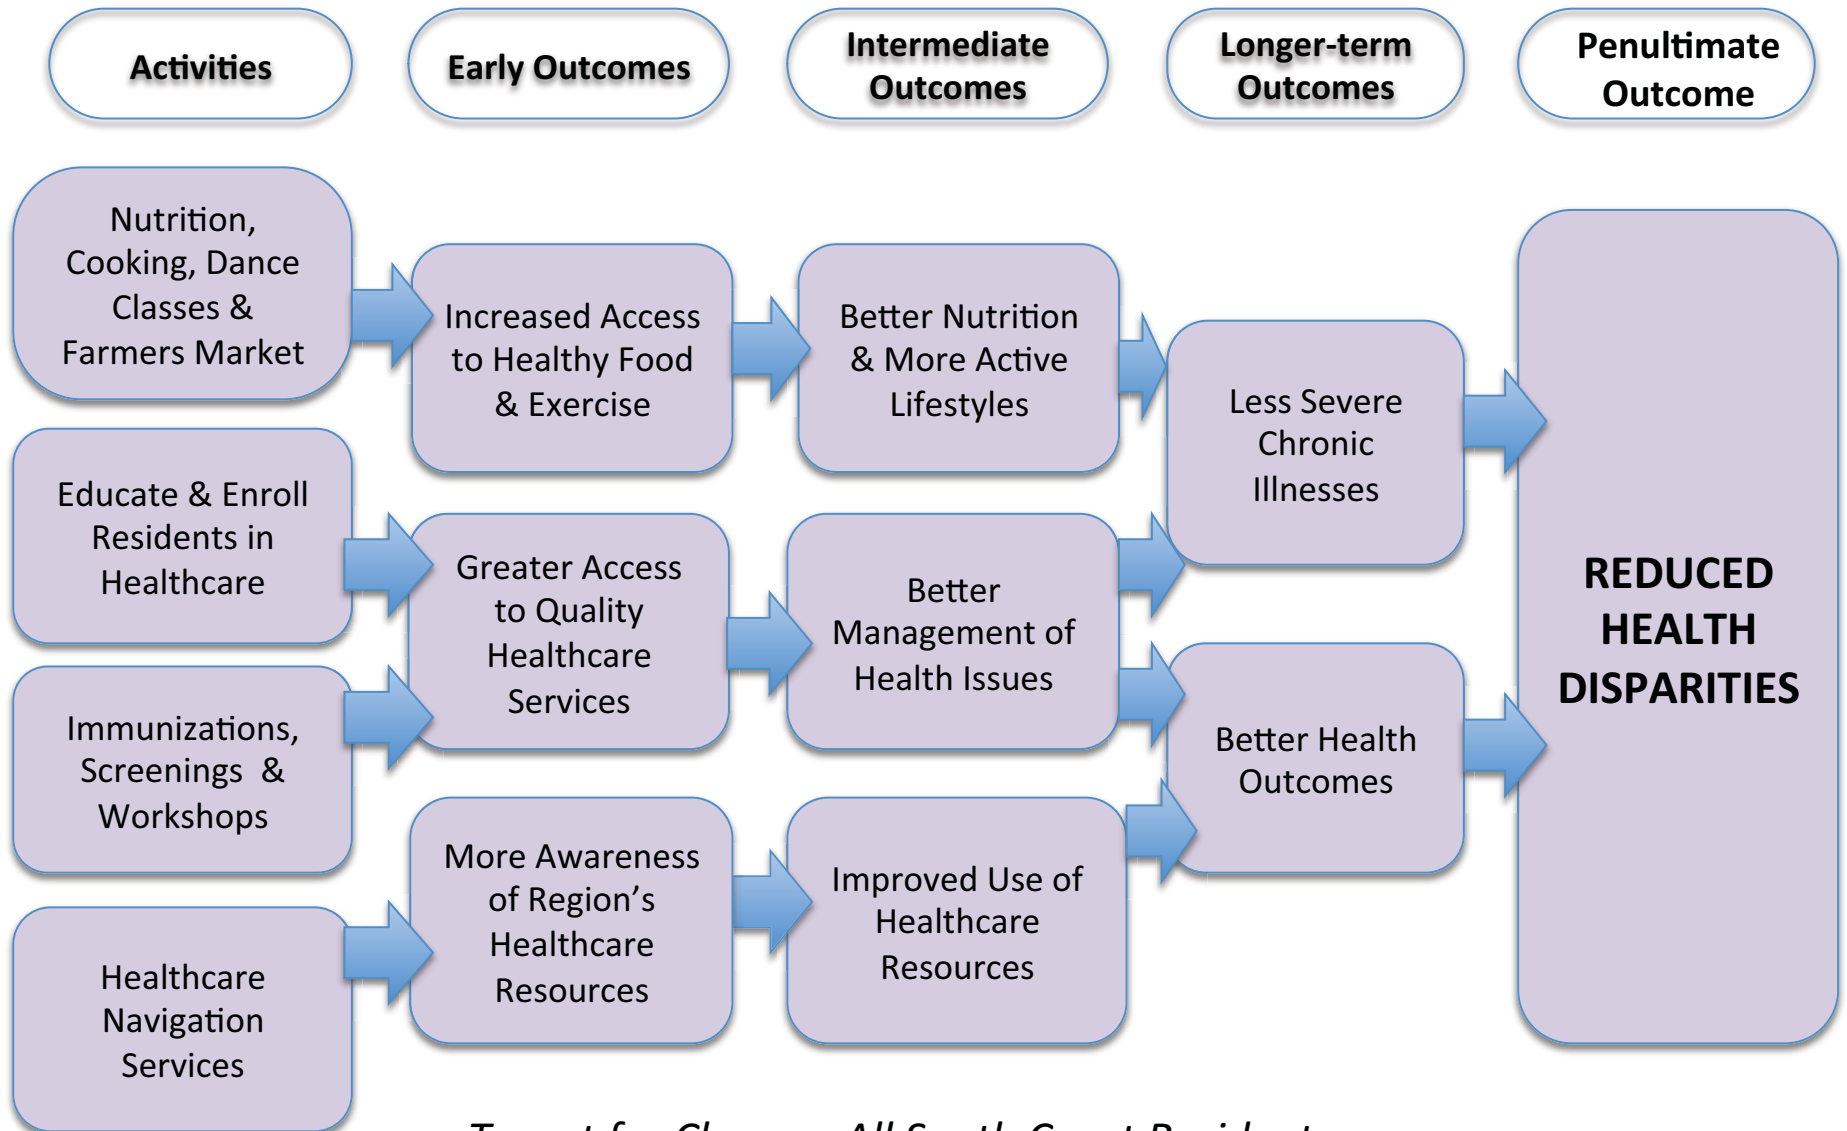

PUENTE DE LA COSTA SUR: SUMMARY THEORY OF CHANGE

***Ultimate Social Impact:** A healthy, inclusive & sustainable community*

Target for Change: All South Coast Residents

Puente de la Costa Sur Theory of Change

For a healthy, inclusive & sustainable community...

Target for Change: All South Coast Residents

Puente de la Costa Sur Theory of Change

For a healthy, inclusive & sustainable community...

Target for Change: All South Coast Residents

Puente de la Costa Sur Theory of Change

For a healthy, inclusive & sustainable community...

Target for Change: All South Coast Residents

Puente de la Costa Sur Theory of Change

For a healthy, inclusive & sustainable community...

Target for Change: All South Coast Residents