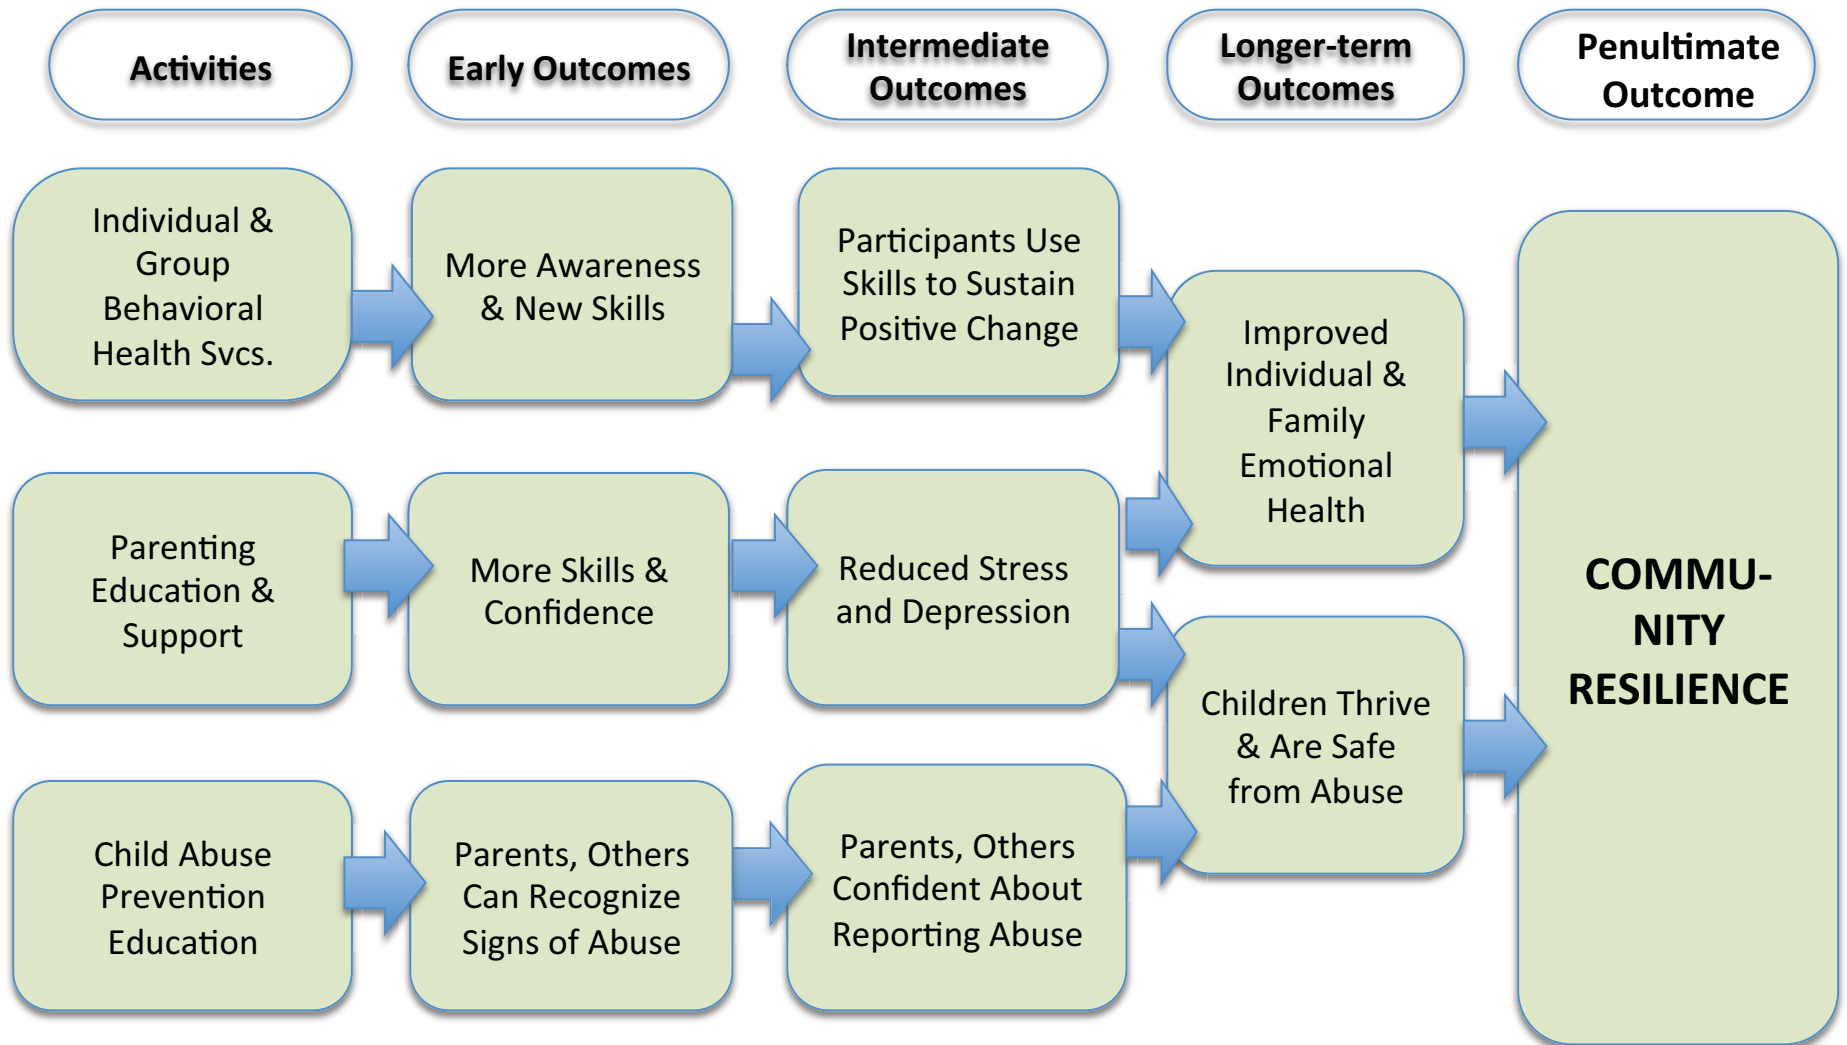

PUENTE DE LA COSTA SUR: SUMMARY THEORY OF CHANGE

***Ultimate Social Impact:** A healthy, inclusive & sustainable community*

Target for Change: All South Coast Residents

Puente de la Costa Sur Theory of Change

For a healthy, inclusive & sustainable community...

Target for Change: All South Coast Residents

Puente de la Costa Sur Theory of Change

For a healthy, inclusive & sustainable community...

Target for Change: All South Coast Residents

Puente de la Costa Sur Theory of Change

For a healthy, inclusive & sustainable community...

Target for Change: All South Coast Residents

Puente de la Costa Sur Theory of Change

For a healthy, inclusive & sustainable community...

Target for Change: All South Coast Residents