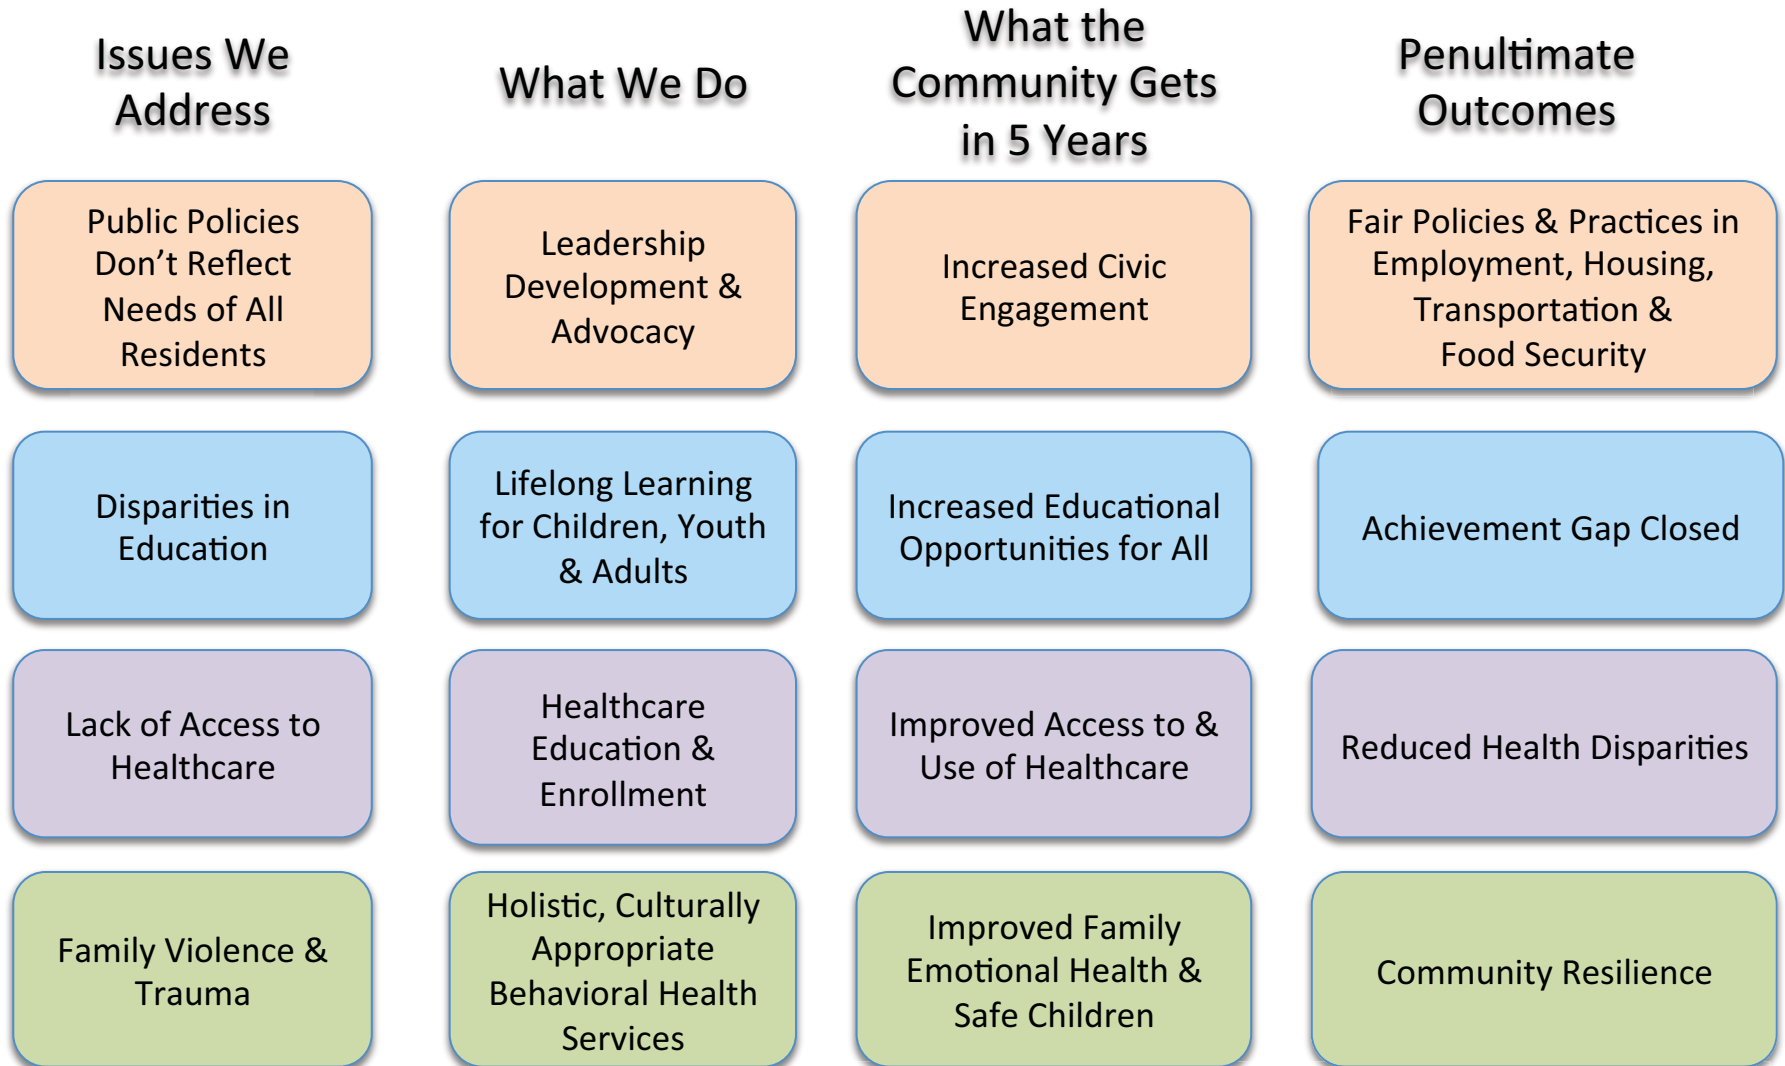

PUENTE DE LA COSTA SUR: SUMMARY THEORY OF CHANGE

***Ultimate Social Impact:** A healthy, inclusive & sustainable community*

Target for Change: All South Coast Residents

Puente de la Costa Sur Theory of Change

For a healthy, inclusive & sustainable community...

Target for Change: All South Coast Residents

Puente de la Costa Sur Theory of Change

For a healthy, inclusive & sustainable community...

Target for Change: All South Coast Residents

Puente de la Costa Sur Theory of Change

For a healthy, inclusive & sustainable community...

Target for Change: All South Coast Residents

Puente de la Costa Sur Theory of Change

For a healthy, inclusive & sustainable community...

Target for Change: All South Coast Residents