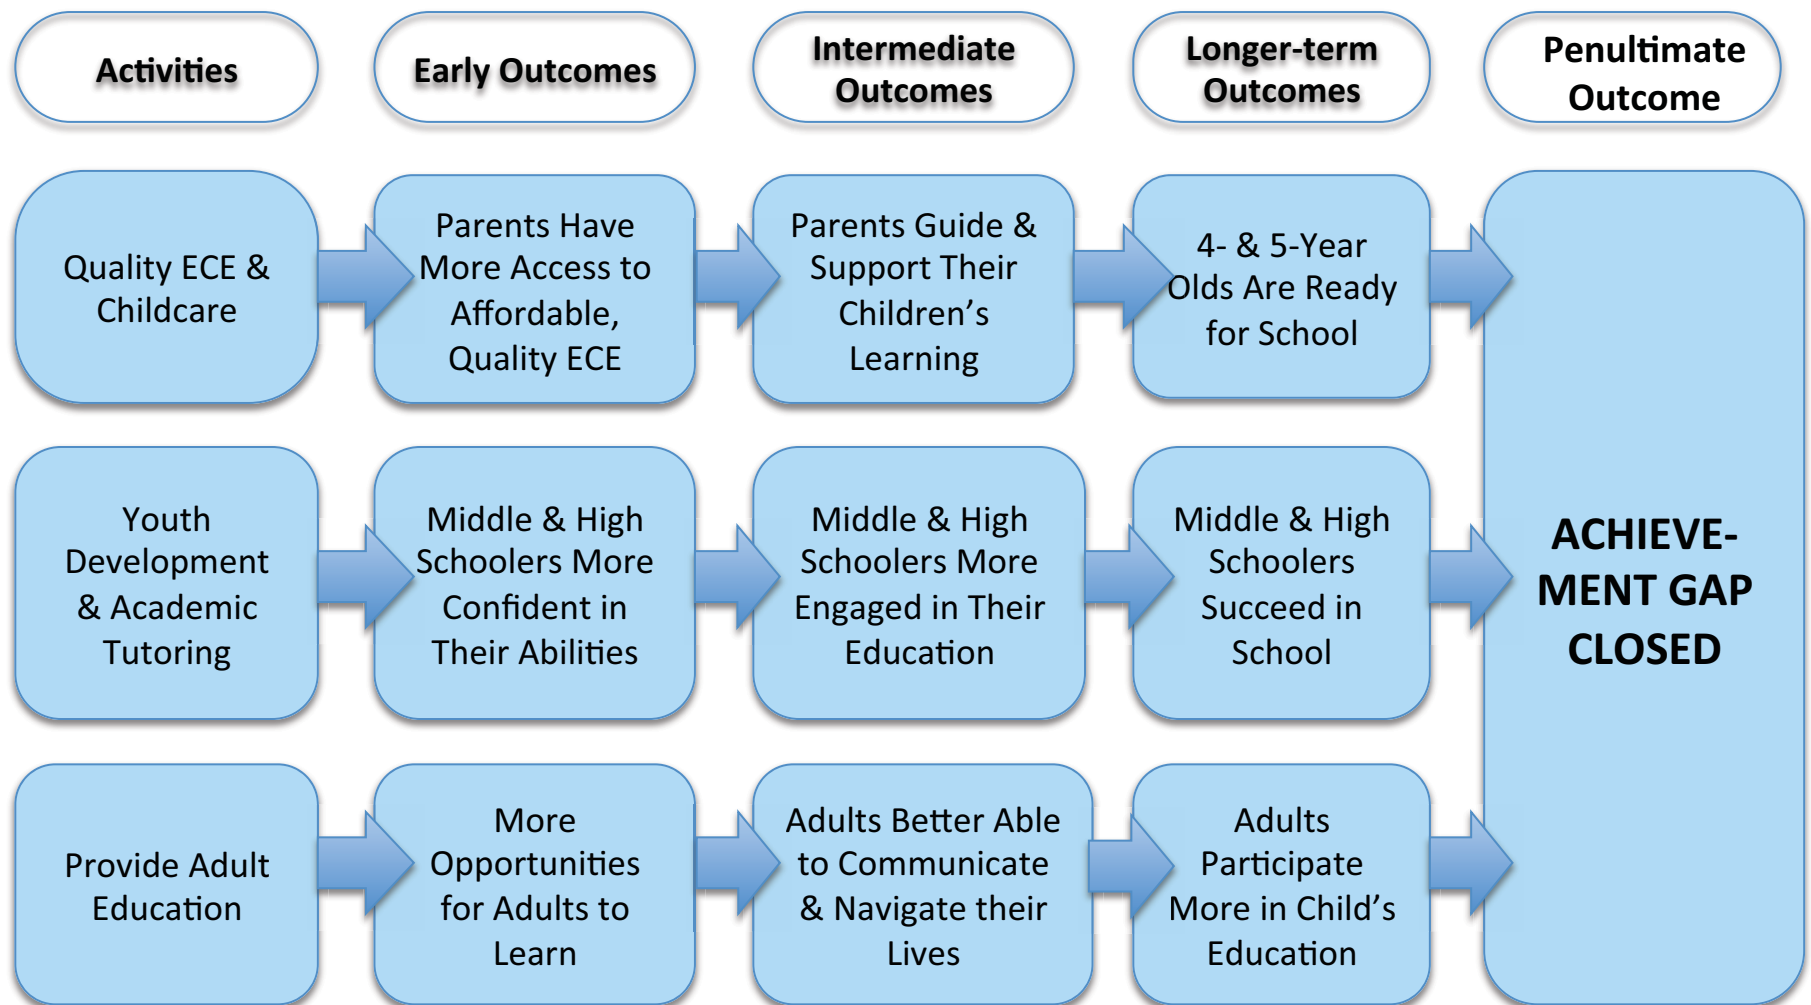

PUENTE DE LA COSTA SUR: SUMMARY THEORY OF CHANGE

***Ultimate Social Impact:** A healthy, inclusive & sustainable community*

Target for Change: All South Coast Residents

Puente de la Costa Sur Theory of Change

For a healthy, inclusive & sustainable community...

Target for Change: All South Coast Residents

Puente de la Costa Sur Theory of Change

For a healthy, inclusive & sustainable community...

Target for Change: All South Coast Residents

Puente de la Costa Sur Theory of Change

For a healthy, inclusive & sustainable community...

Target for Change: All South Coast Residents

Puente de la Costa Sur Theory of Change

For a healthy, inclusive & sustainable community...

Target for Change: All South Coast Residents